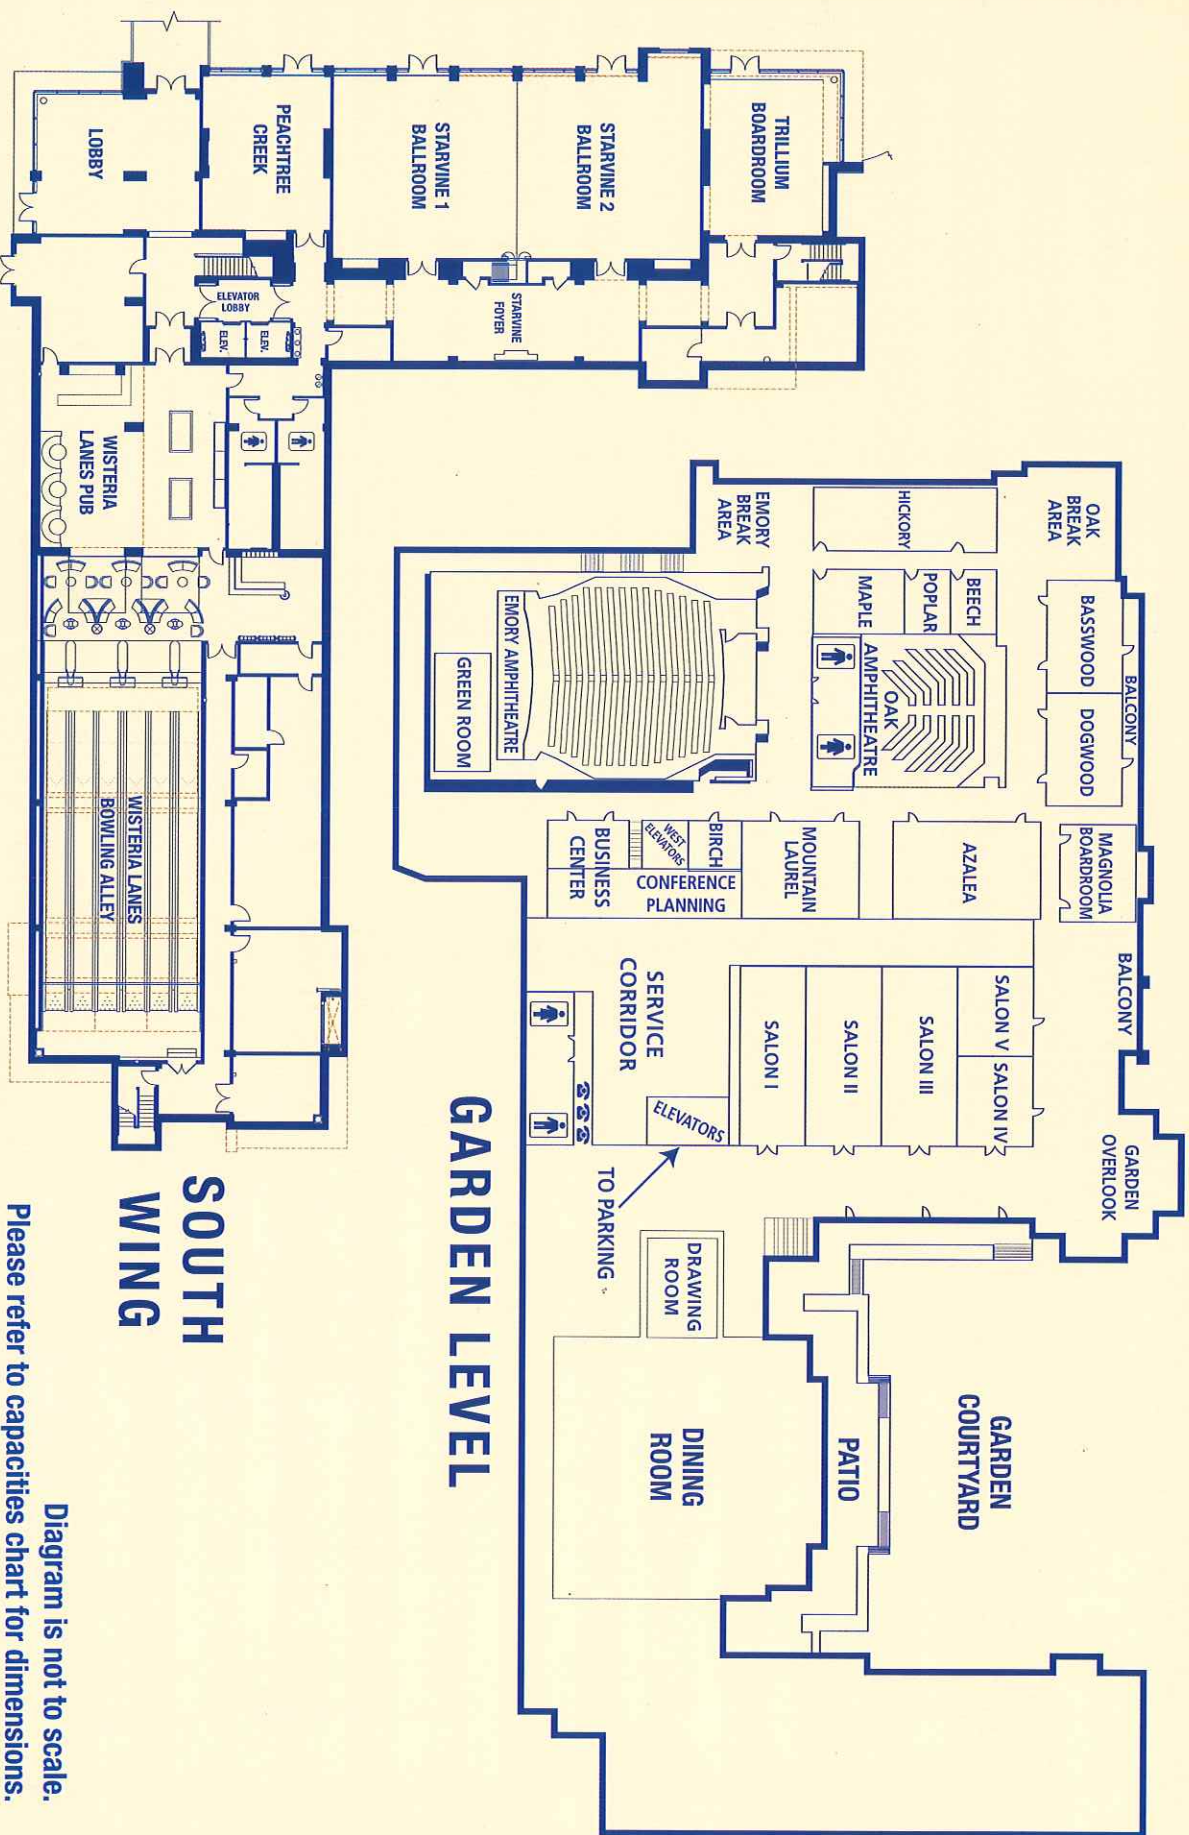

# MEETING SPACE FACILITIES FLOOR SPECIFICATIONS

**GARDEN LEVEL**

**SOUTH WING**

Diagram is not to scale.  
Please refer to capacities chart for dimensions.

1615 CLIFTON RD • ATLANTA, GA • 30329 • 404 712 6000